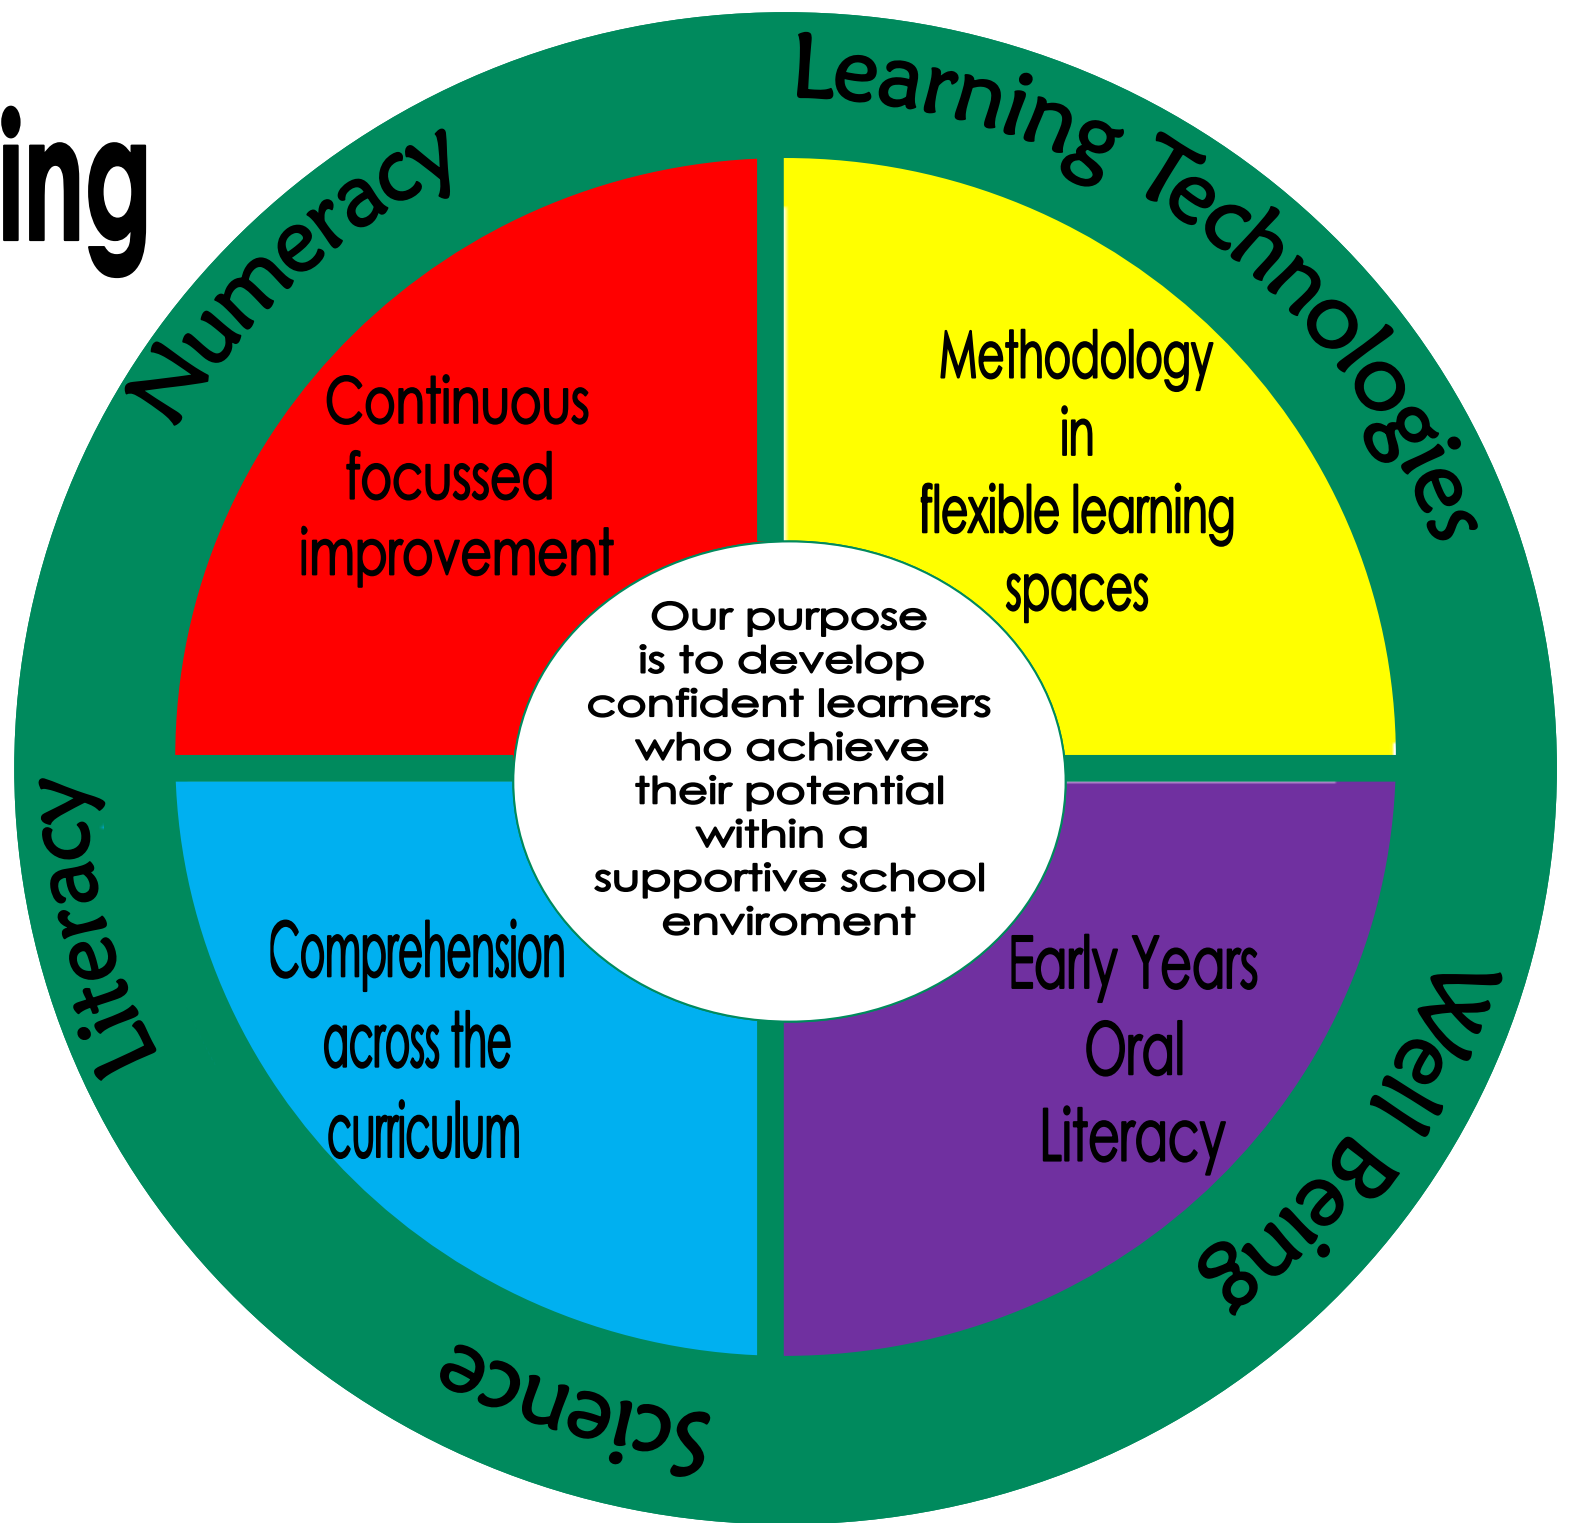

Site Learning Plan

John Hartley
School